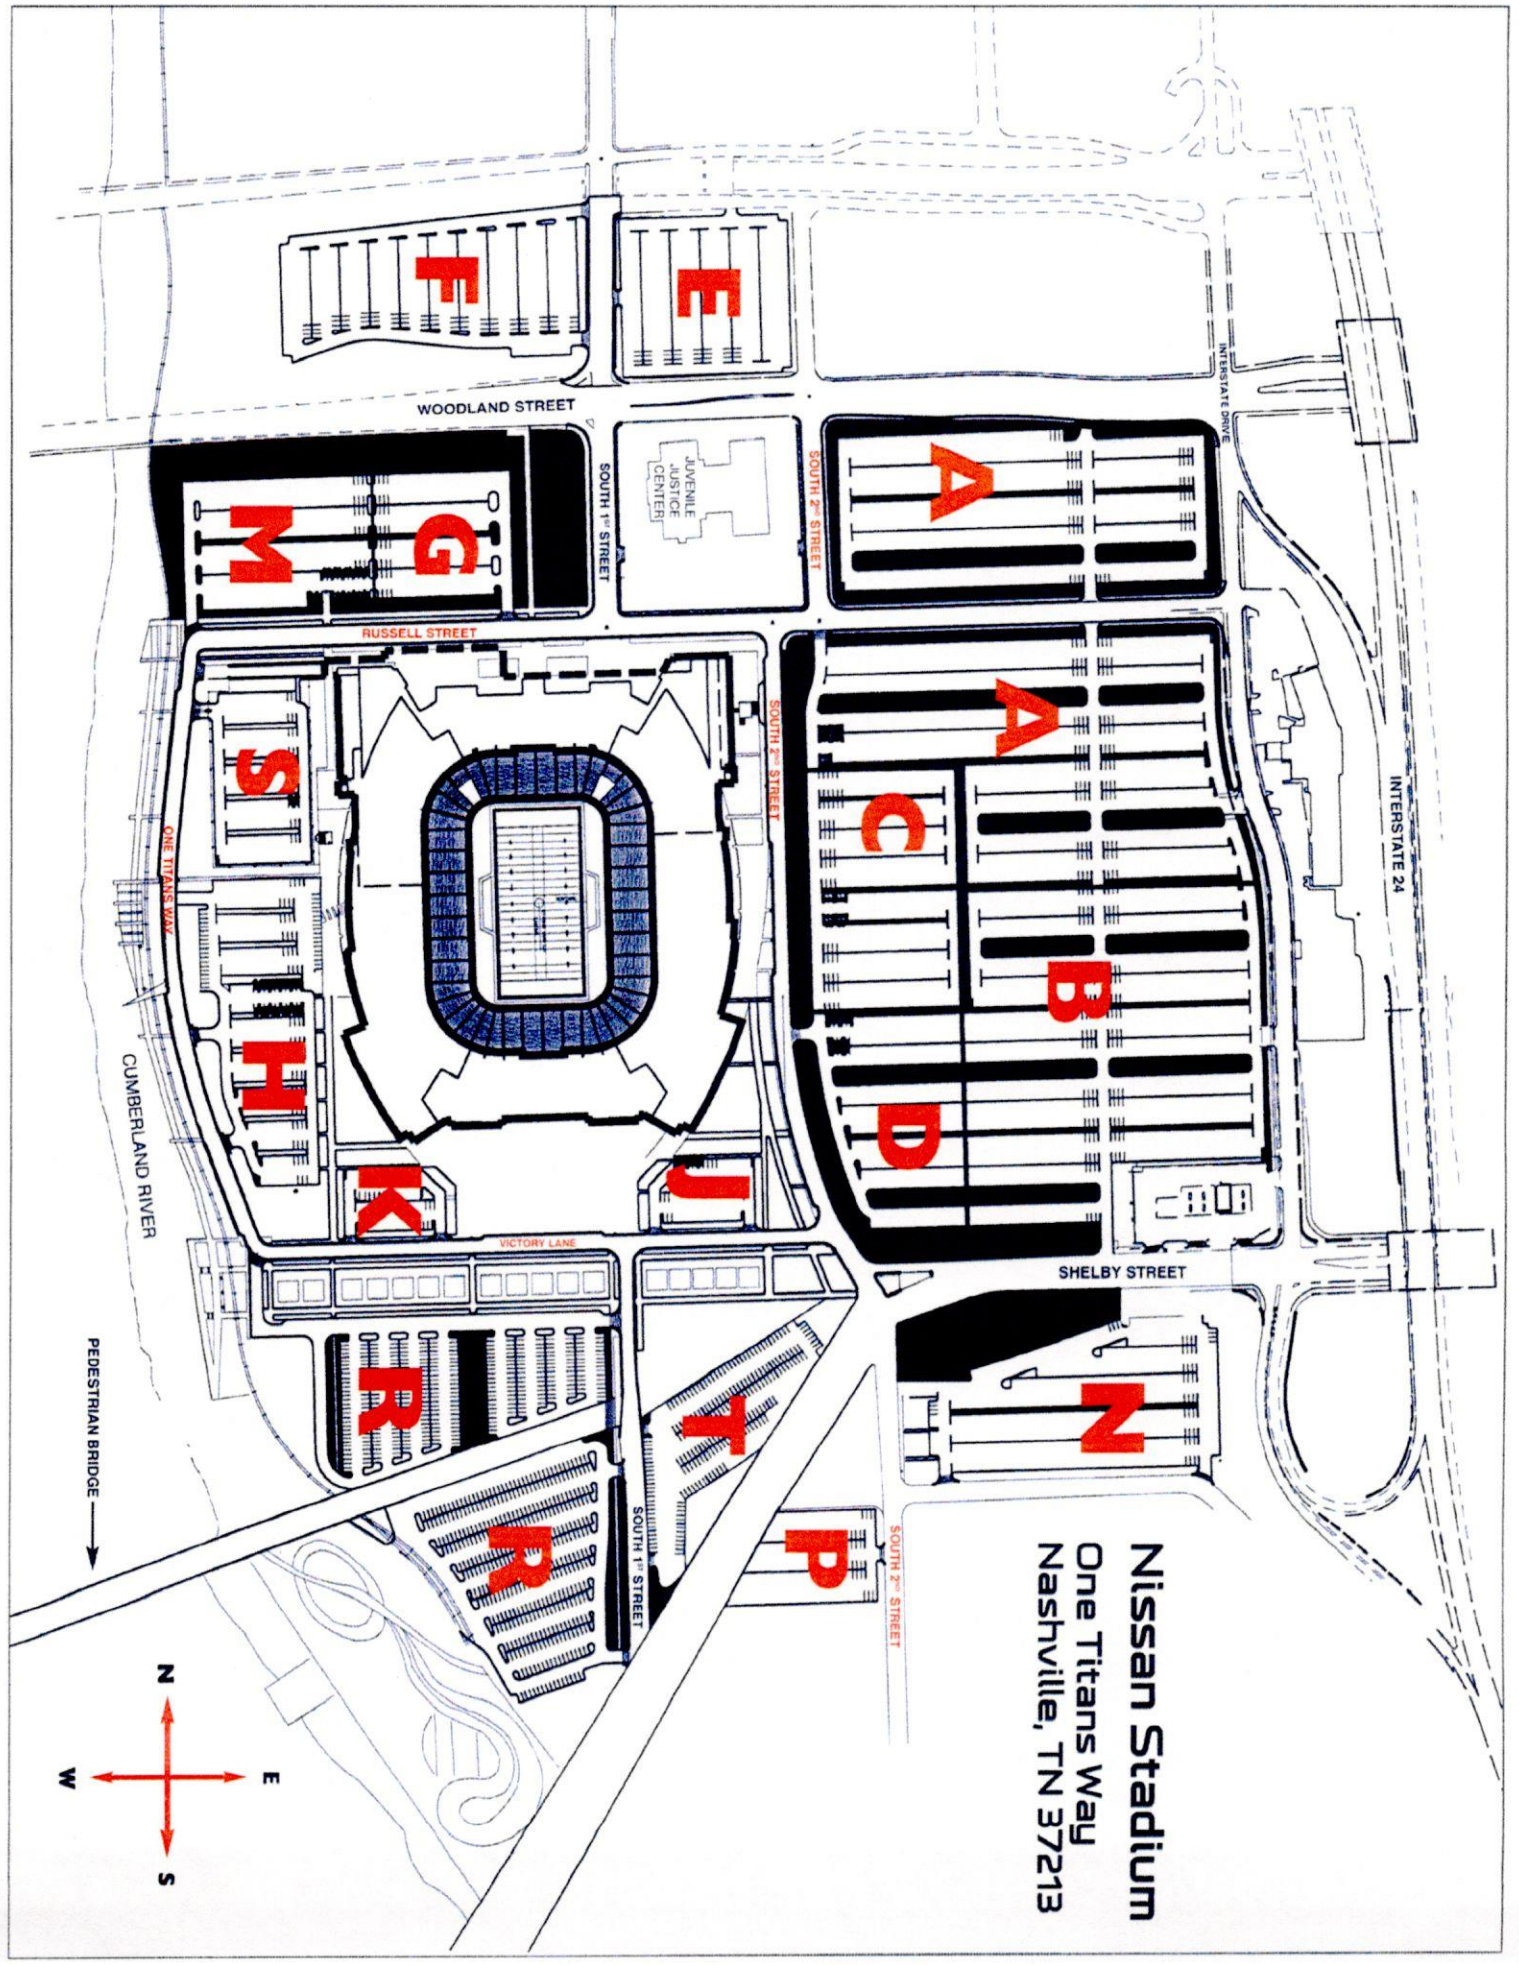

**Nissan Stadium**  
One Titans Way  
Nashville, TN 37213

PEDESTRIAN BRIDGE

CUMBERLAND RIVER

ONE TITANS WAY

WOODLAND STREET

RUSSELL STREET

VICTORY LANE

SHELBY STREET

INTERSTATE 24

SOUTH 1<sup>ST</sup> STREET

SOUTH 2<sup>ND</sup> STREET

SOUTH 2<sup>ND</sup> STREET

SOUTH 1<sup>ST</sup> STREET

SOUTH 2<sup>ND</sup> STREET

JUVENILE JUSTICE CENTER